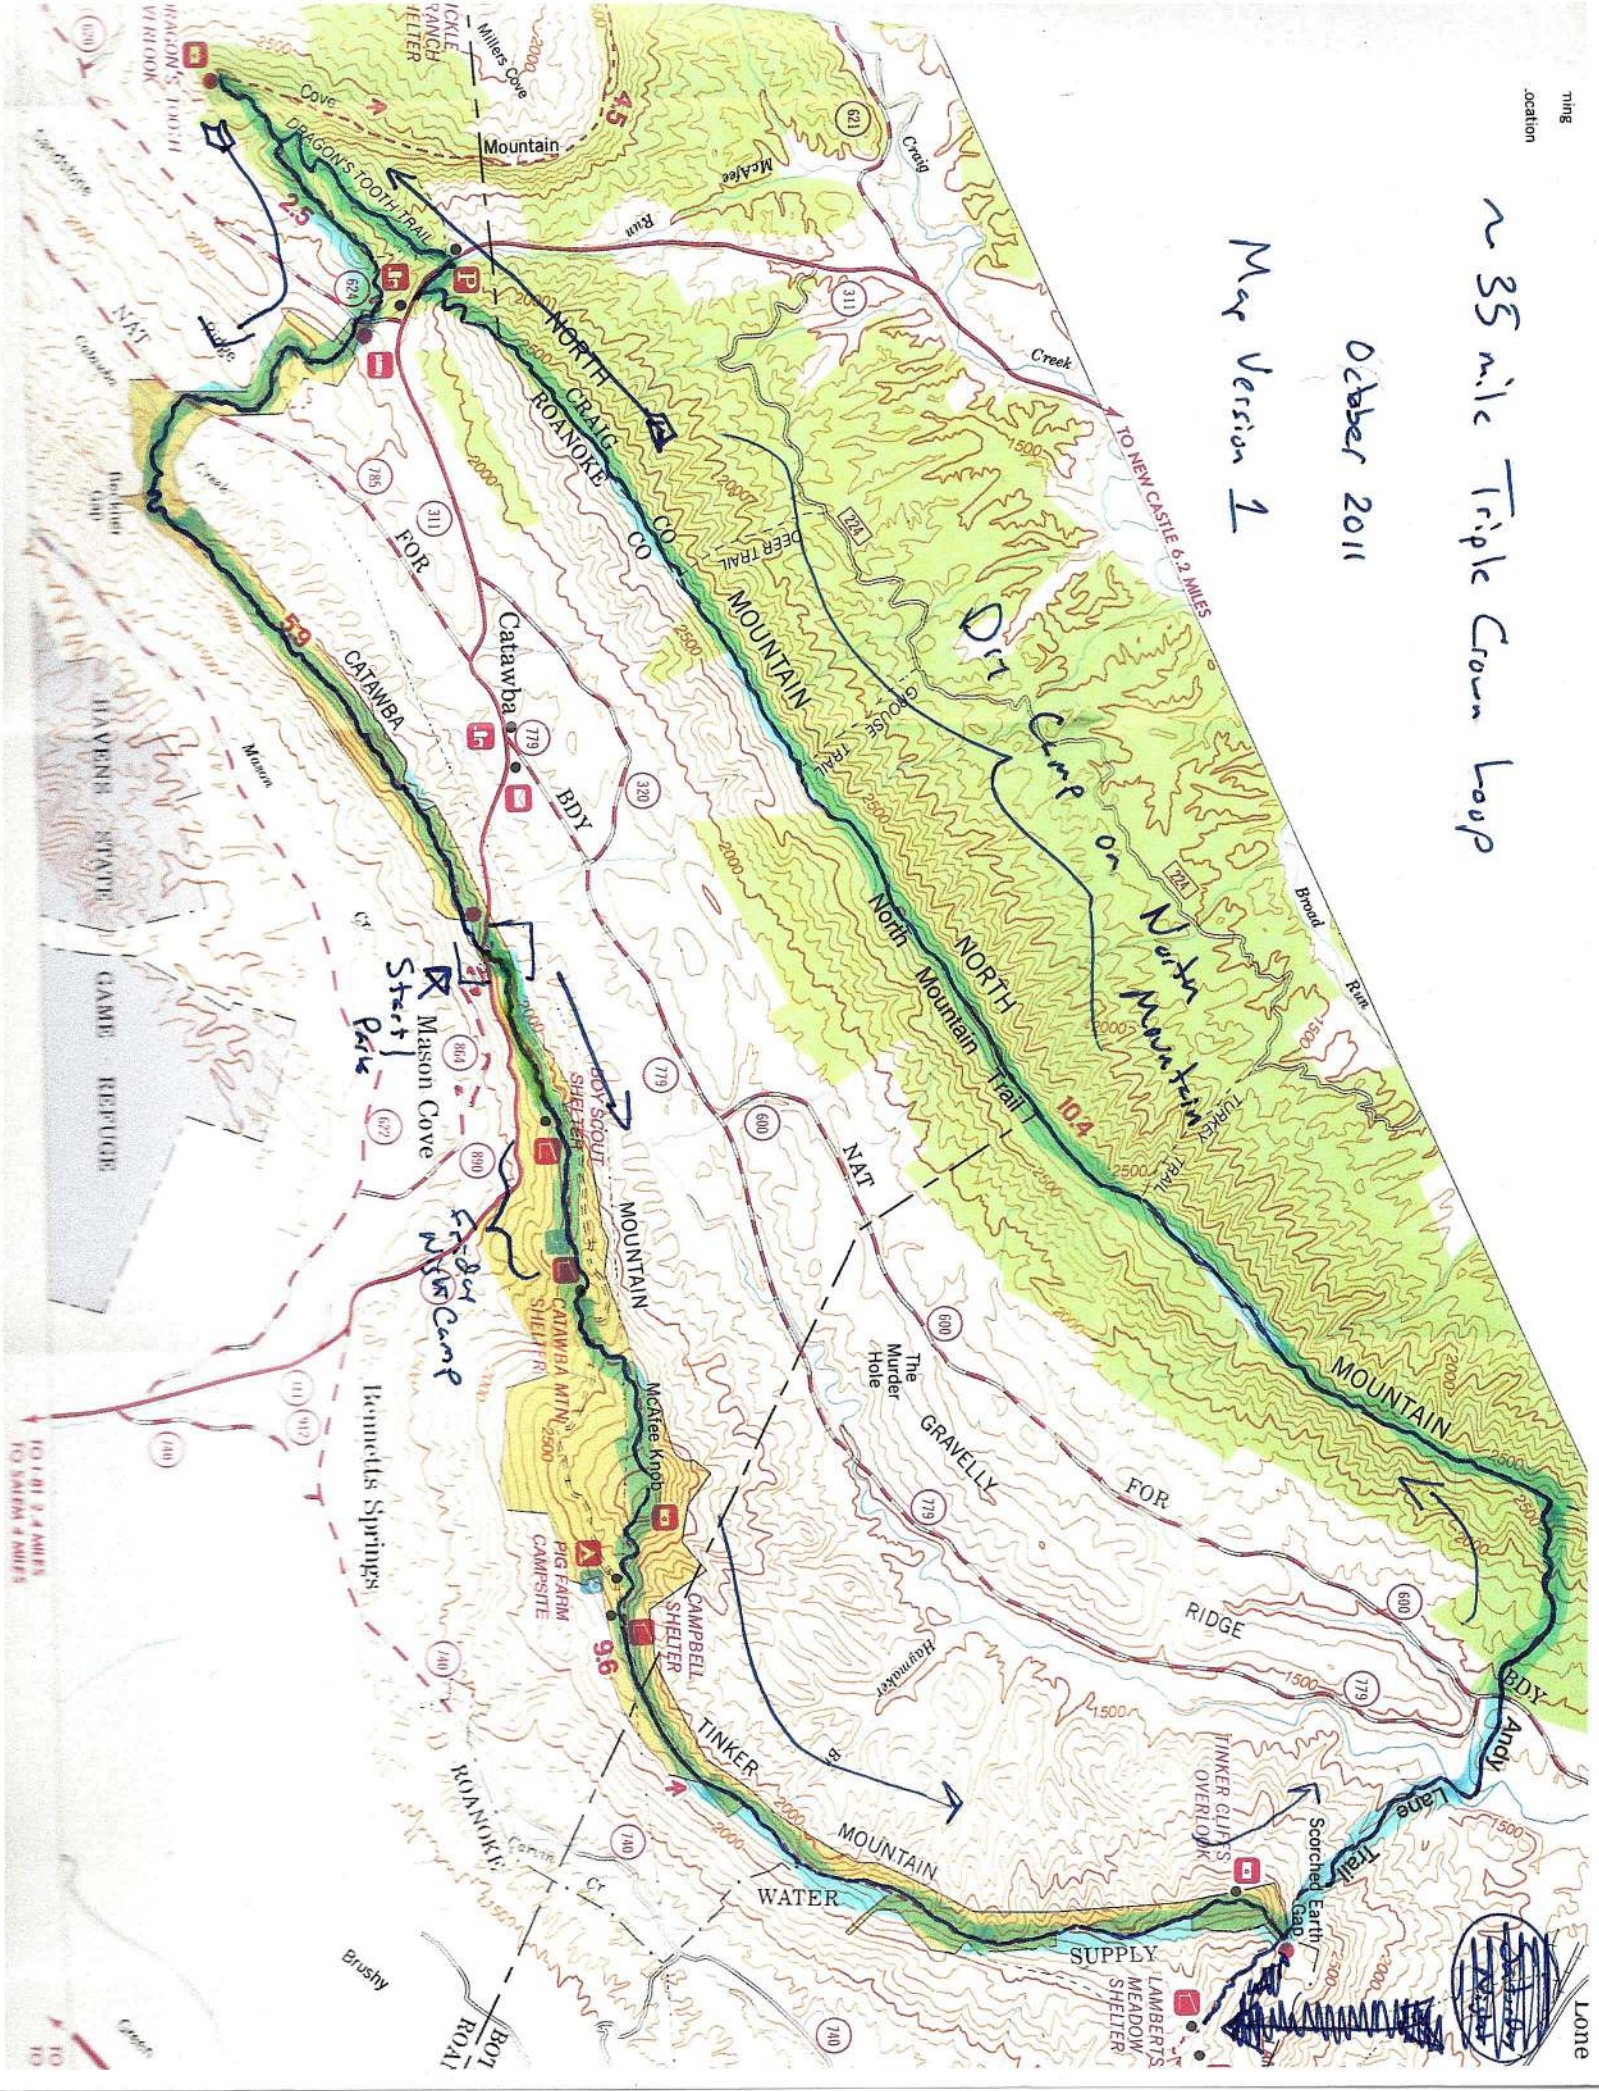

~ 35 mile Triple Crown Loop

October 2011

Mar Version 1

Map Version 2
35 mile triple crown loop

Saturday
Night Drive Camp

6-9-91
CROSS
NIGHT
CAMP

Paul Street

Pale