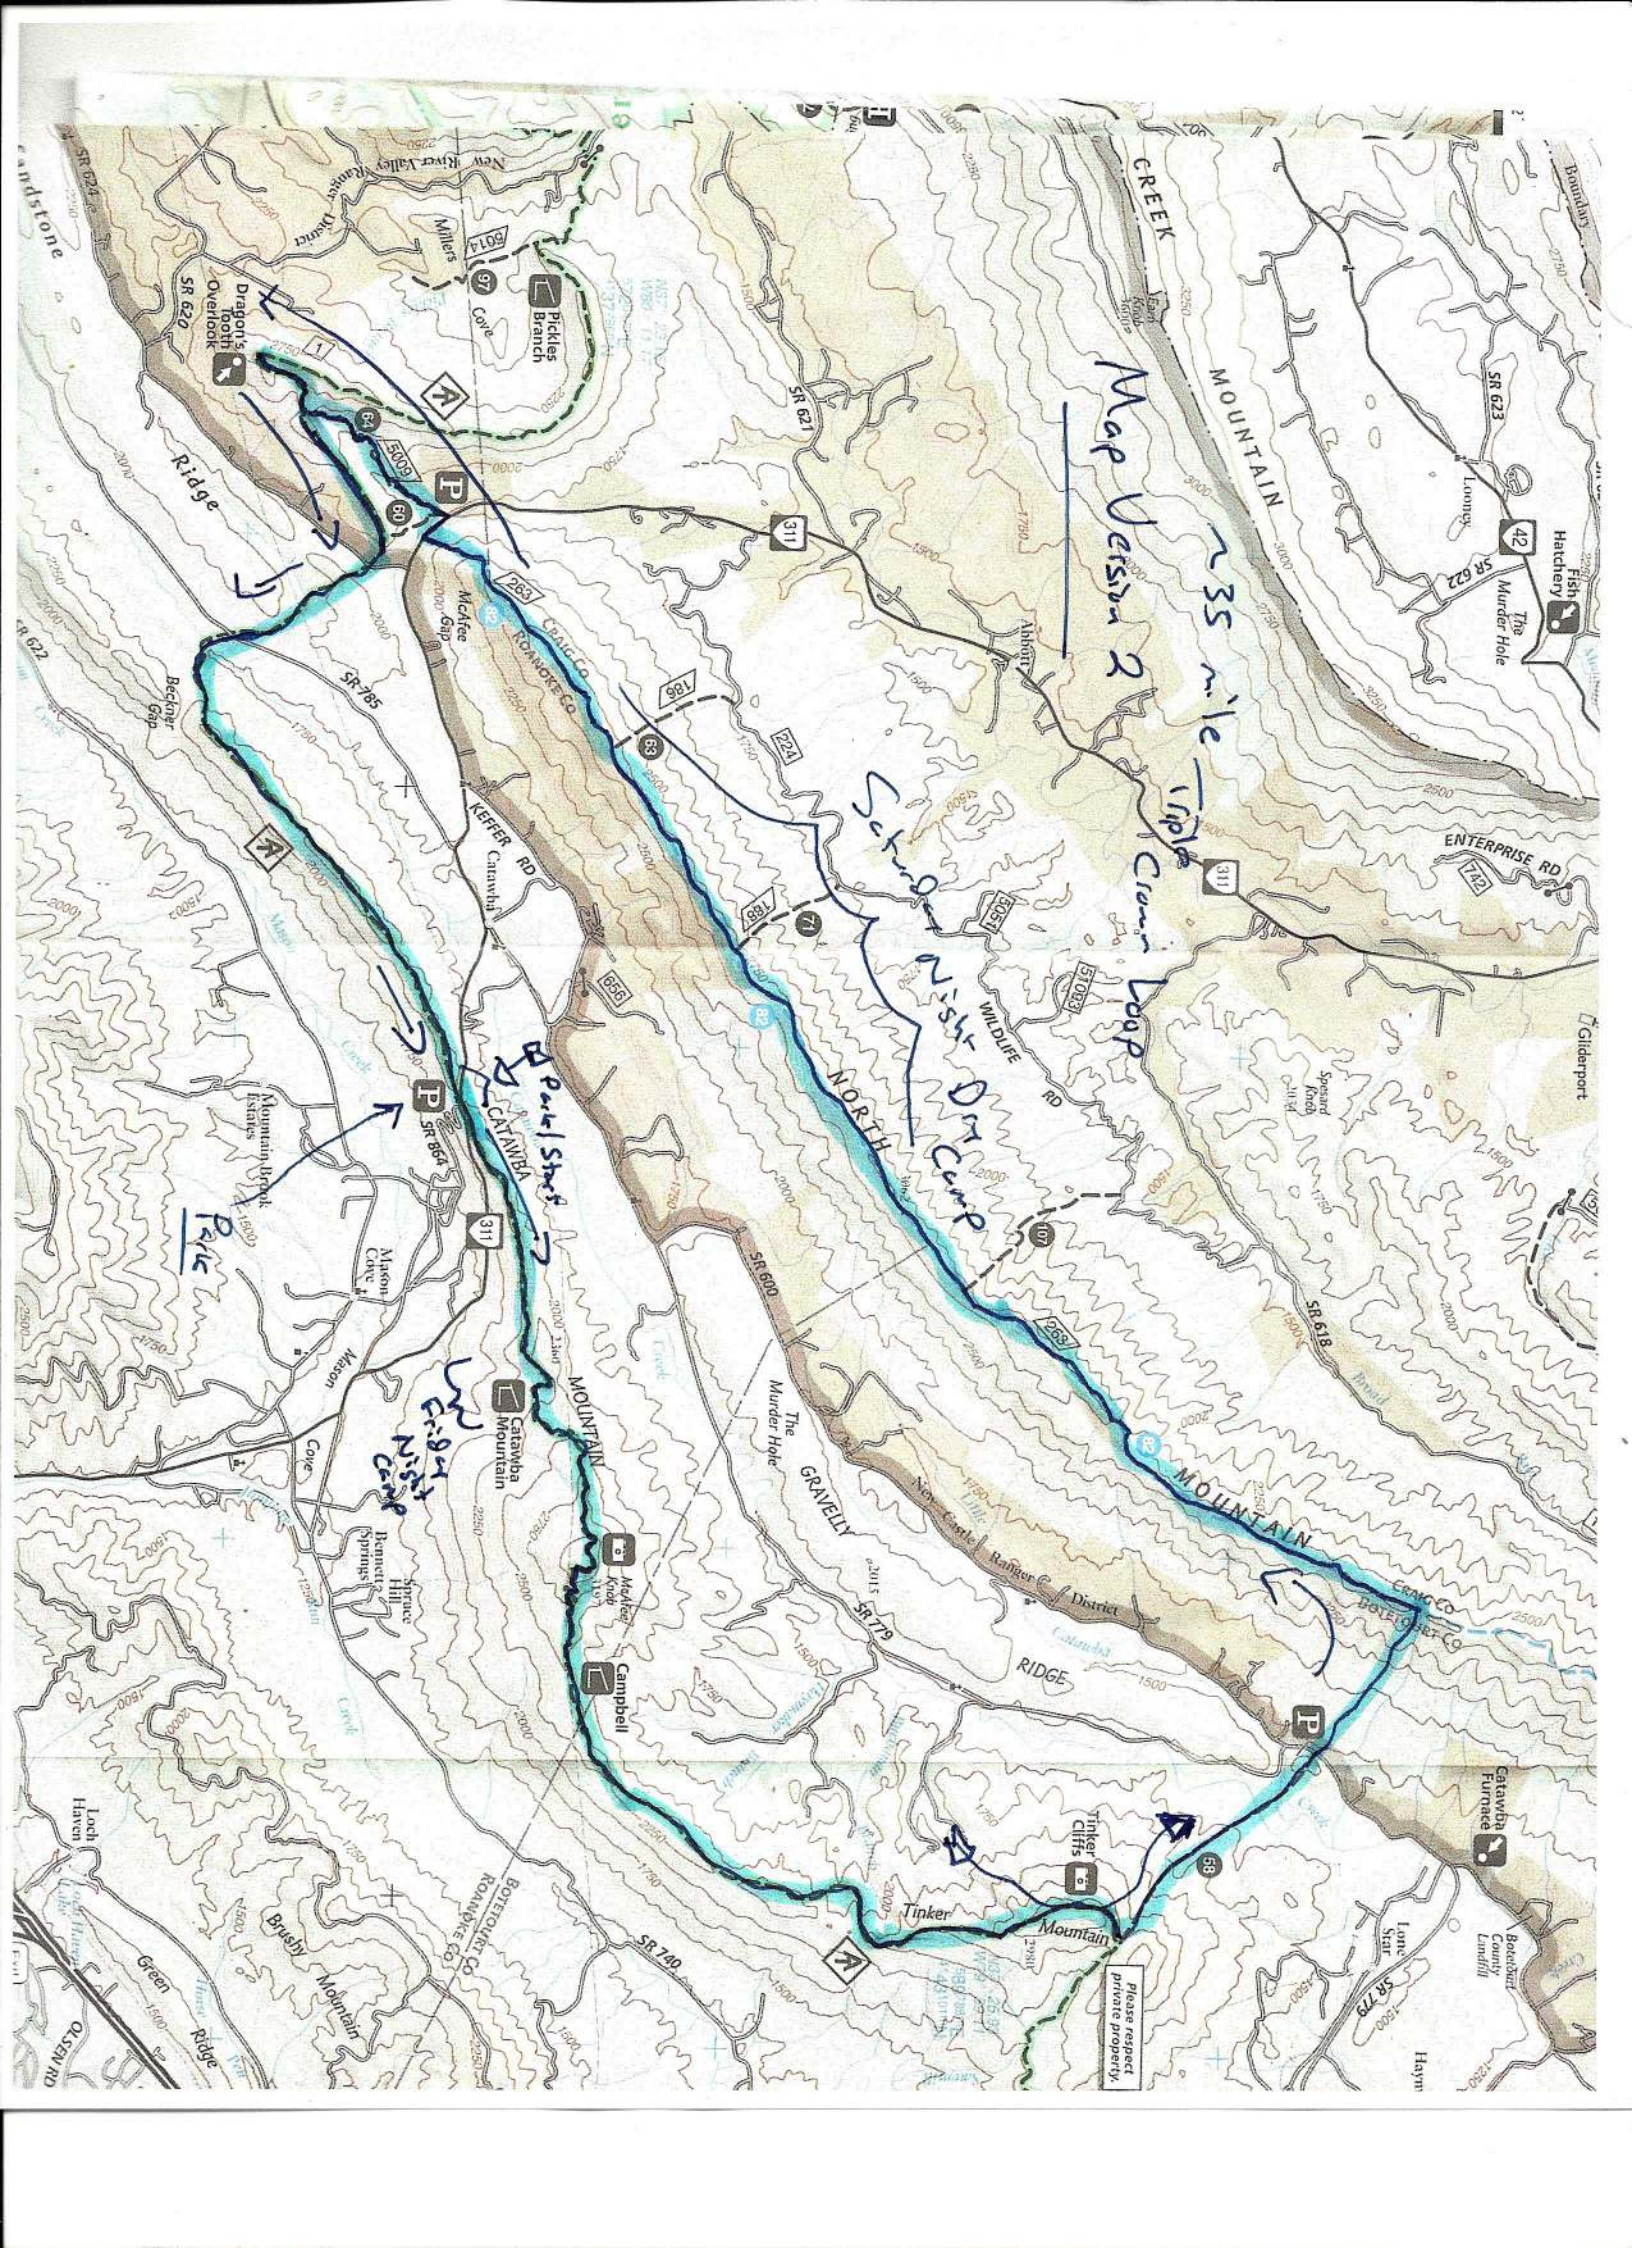

~ 35 mile Triple Crown Loop

October 2011

Mar Version 1

Map Version 2
35 mile triple crown loop

Saturday
Night Drive Camp

6-9-91
CROSS
NIGHT
CAMP

Paul Street

Pale